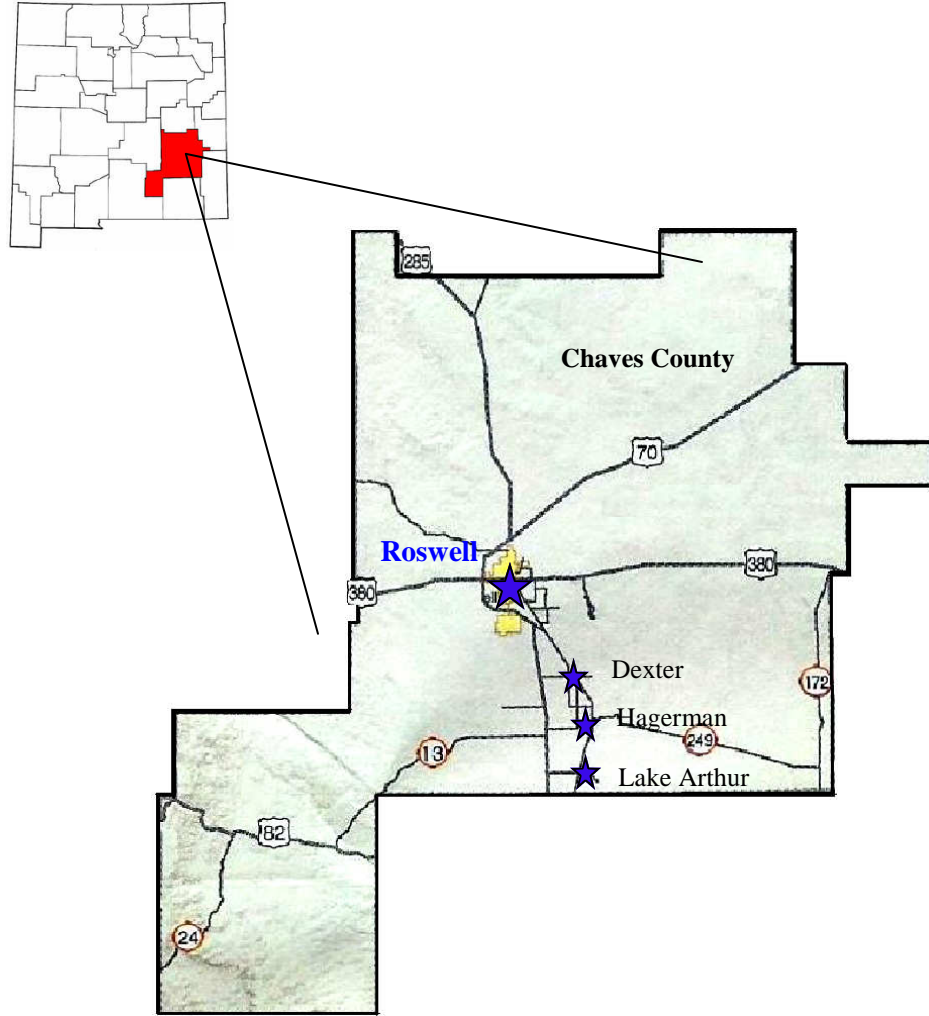

Population

Profile for City of Roswell

Population

Chaves County 2010 Census.....65,645

Roswell.....48,366

(Source: Census Bureau)

Dexter.....3,021

Hagerman.....2,828

Lake Arthur.....436

Artesia.....11,301