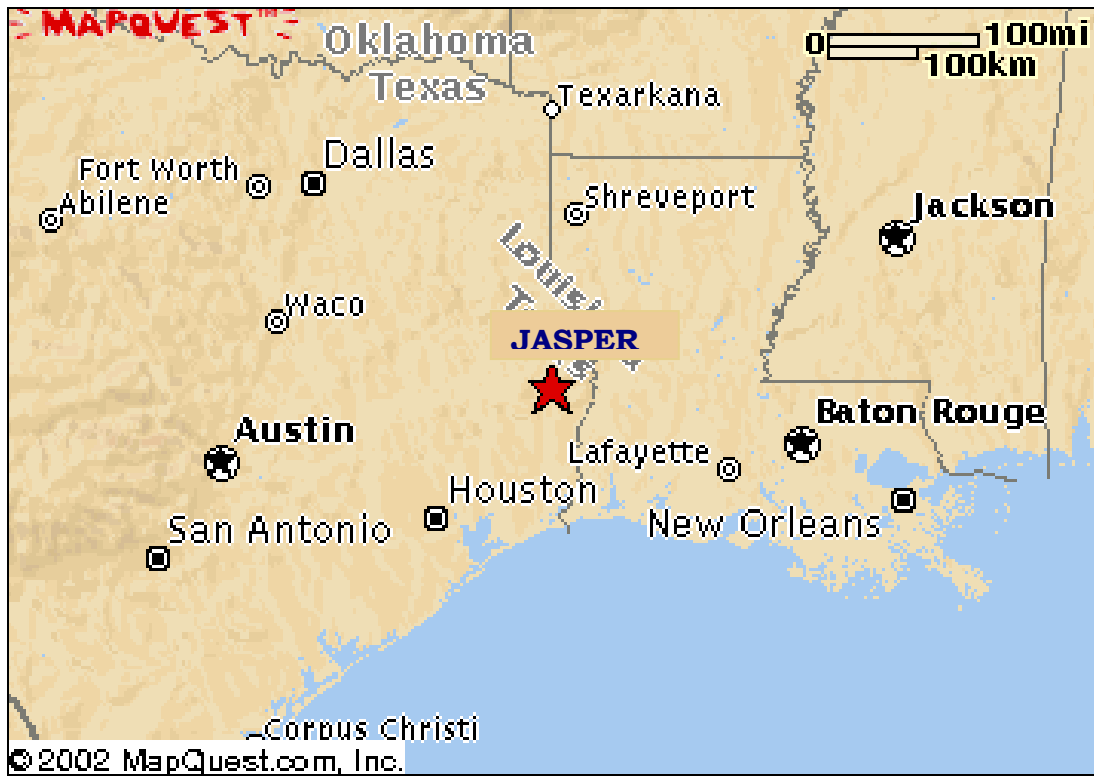

MARKETS

SELECTED METRO AREAS WITHIN 300 MILES OF JASPER

	<u>Population</u> <u>2010 Census</u>	<u>Distance</u> <u>in Miles</u>
Austin	790,390	230
Beaumont	118,296	75
Corpus Christi	305,215	300
Dallas/Ft. Worth	1,939,846	195
Houston	2,099,430	120
Lake Charles, LA	71,993	115
San Antonio	1,327,606	300
New Orleans, LA	343,829	280
Shreveport, LA	199,311	120
Texarkana	36,409	170