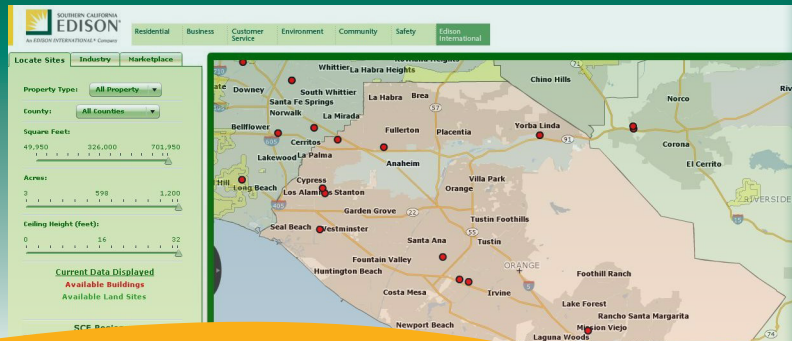

Get Into the Zone with SCE's GIS Toolset

SCE's Economic Development Services team has launched an innovative web-based mapping toolset to help you plug into Southern California incentives and resources like never before:

- More than 2,000 available industrial sites and buildings covering the entire region
- A one-stop database populated with comprehensive demographic and market-related information
- The only overlay of existing state and federal tax incentive zones in Southern California