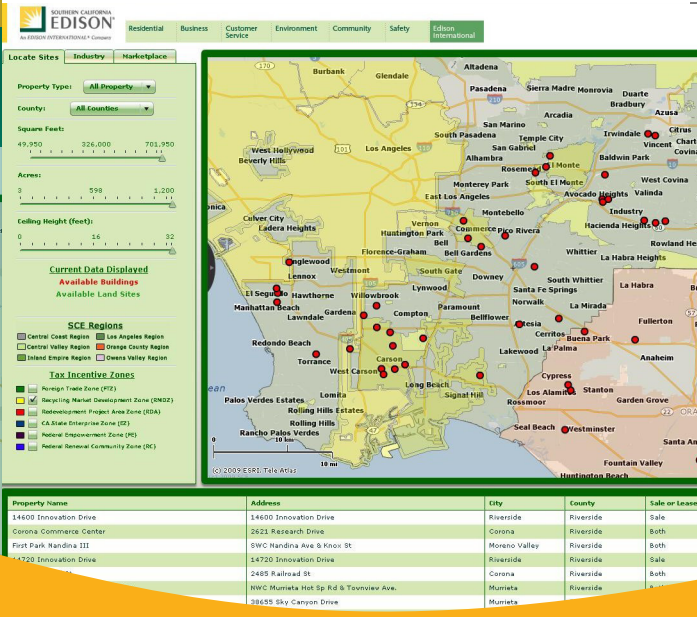

Get Into the Zone with SCE's GIS Toolset

SCE's Economic Development Services team has launched an innovative web-based mapping toolset to help you plug into Southern California incentives and resources like never before:

- More than 2,000 available industrial sites and buildings covering the entire region
- A one-stop database populated with comprehensive demographic and market-related information
- The only overlay of existing state and federal tax incentive zones in Southern California