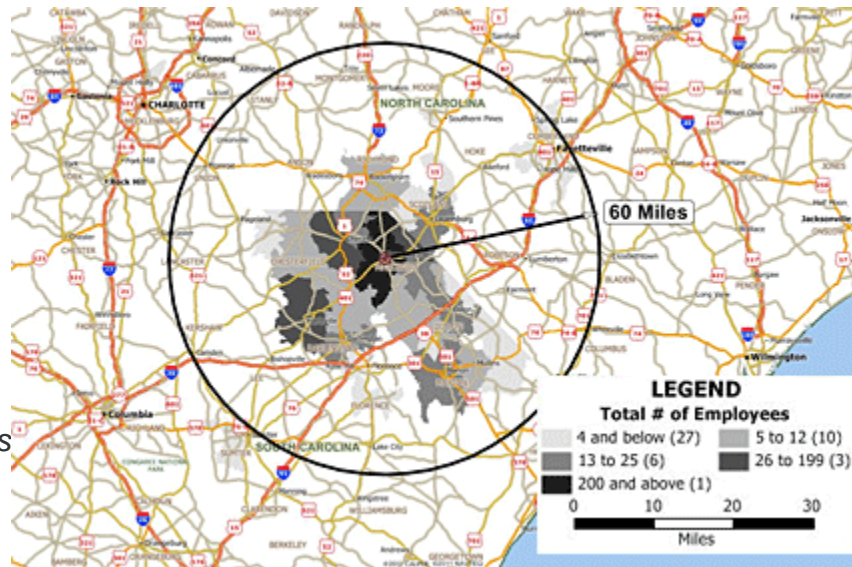

Marlboro County Workforce

Marlboro County has a Large Multi-State Workforce Draw.

Whether measured by mileage or by drive time, Marlboro County's labor draw area not only covers a large portion of the NESAs region, but reaches into North Carolina as well.

Pee Dee Region's workforce is one of the most productive in the United States and first in the Southeast. The region has training resources available to you from recruiting and screening assistance to on the job training.

Source: ESRI

Workforce Draw is 60 Miles

Information from Marlboro County's employers validates that they draw employees from a 60 mile radius around Bennettville, the county seat

Data on employee zip codes provided by major County Employers