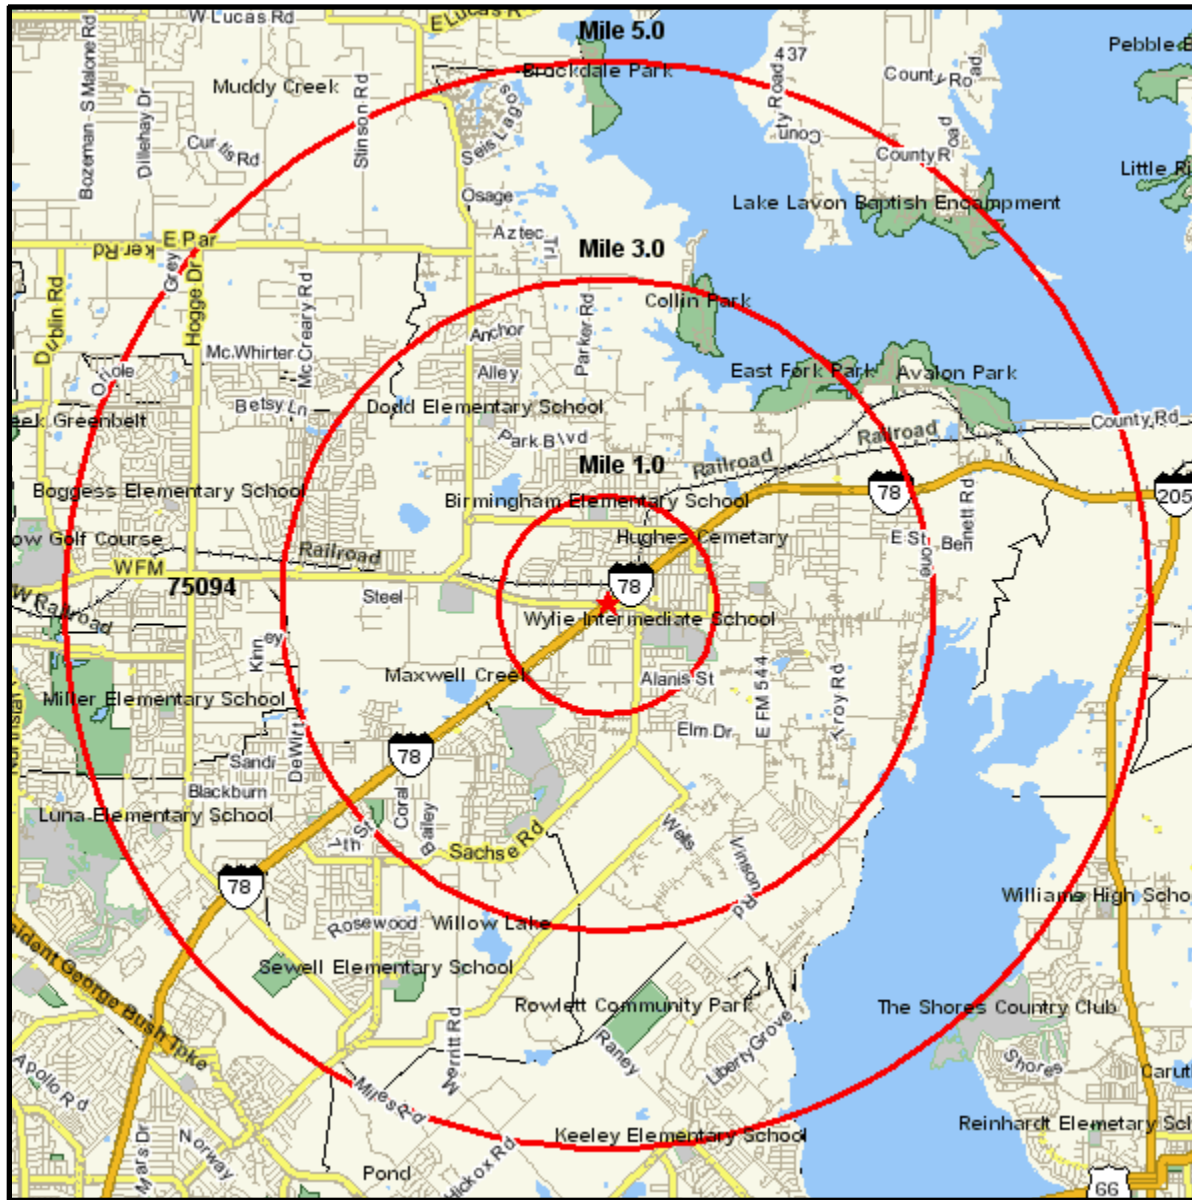

Area Map

Prepared For:

Order #: 969967631
Site: 01

S HIGHWAY 78 AT W KIRBY ST
WYLIE, TX 75098
Coord: 33.007359, -96.546650
Radius - See Appendix for Details

Area Map

Prepared For:

Order #: 969967631
Site: 01

Appendix: Area Listing

Area Name:

Type: Radius 1

Radius Definition:

S HIGHWAY 78 AT W KIRBY ST
WYLIE, TX 75098

Center Point: 33.007359 -96.546650
Circle/Band: 0.00 - 1.00

Area Name:

Type: Radius 2

Radius Definition:

S HIGHWAY 78 AT W KIRBY ST
WYLIE, TX 75098

Center Point: 33.007359 -96.546650
Circle/Band: 0.00 - 3.00

Area Name:

Type: Radius 3

Radius Definition:

S HIGHWAY 78 AT W KIRBY ST
WYLIE, TX 75098

Center Point: 33.007359 -96.546650
Circle/Band: 0.00 - 5.00