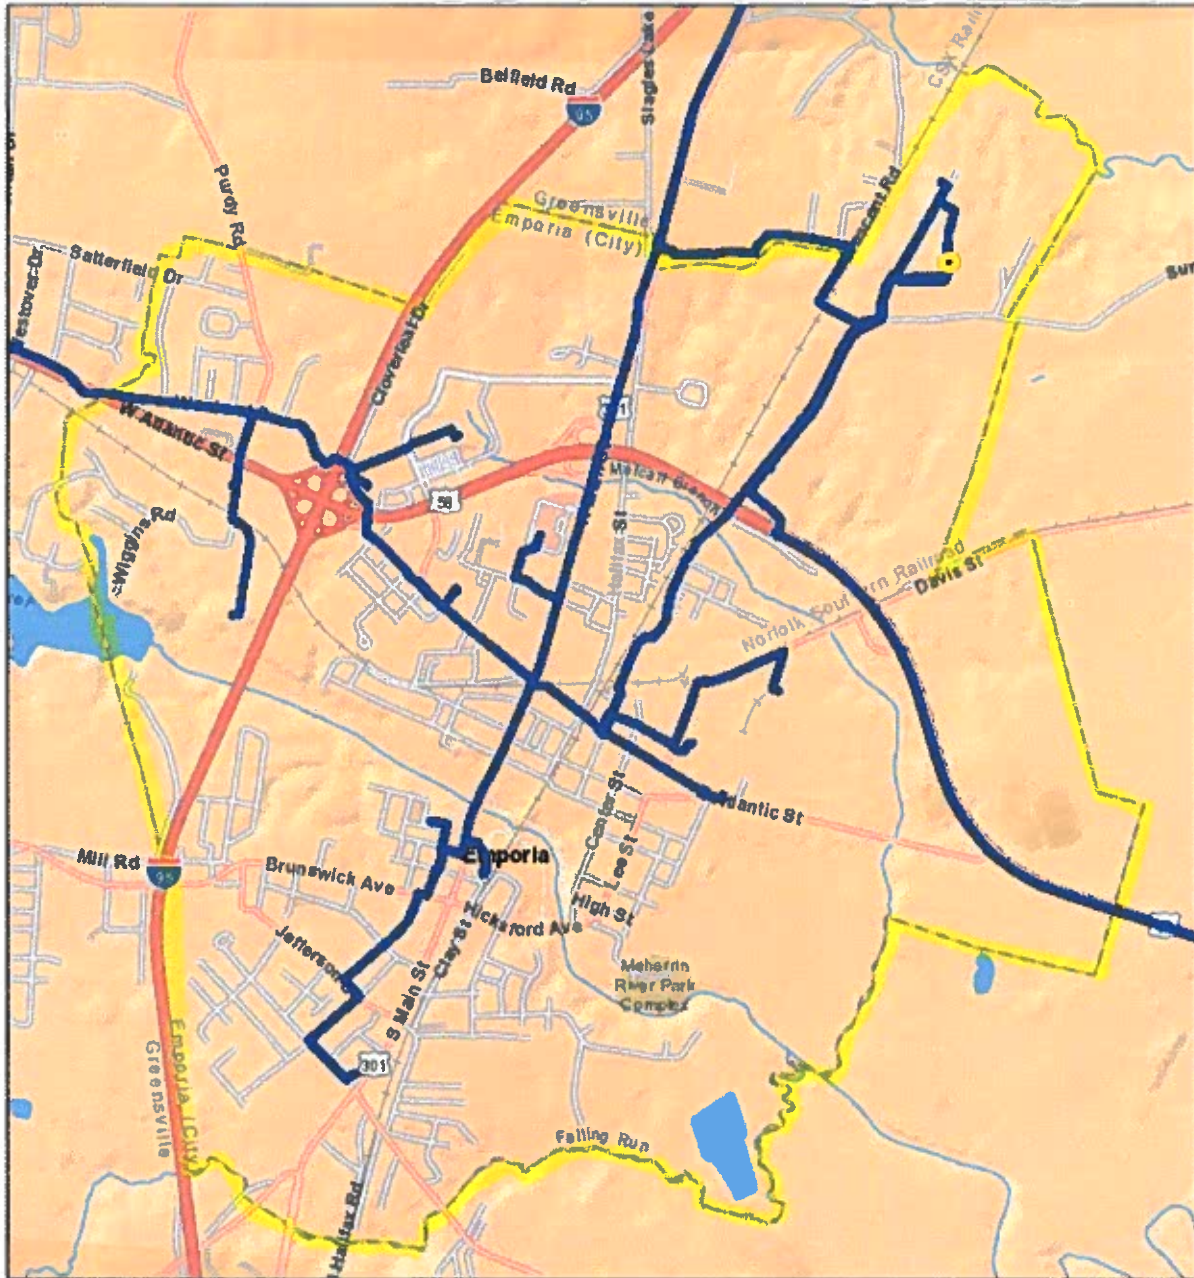

CITY OF EMPORIA, VIRGINIA

Mid-Atlantic Broadband Corporation Fiber Routes

October 9, 2019

1:36,112

 MBC Nodes

 MBC Existing Fiber

 MBC Long Haul Pops

 MBC Long Haul Fiber

Closest Long Haul is in Petersburg/ Richmond area and Hampton Roads area (not shown on this map)