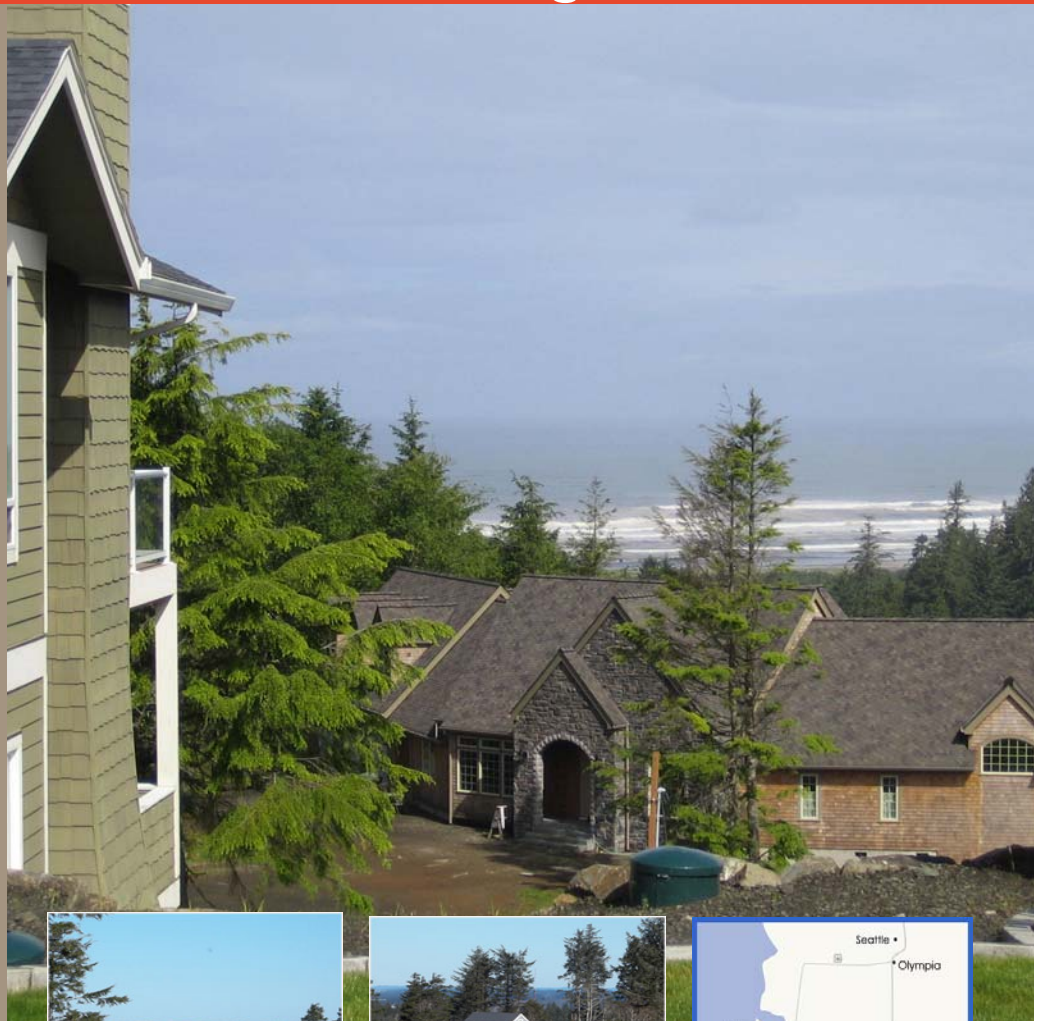

Discovery Heights

Ilwaco, Washington

- 270 prime zoned Resort Residential
- 200 units—Smaller lots
- 100 unit—Larger lots
- 150 units—Resort Condo/Hotel
- Current infrastructure includes the backbone water and sewer lines, and designed corridors for electrical line.
- Cost of Living 85.5%
- Low-cost energy
- Highspeed telecommunications
- Reasonable travel time to metropolitan locations: Olympia, Seattle and Portland, Or.

This prime location has been designed to expand into a world class resort; with a dining facility, indoor swimming pool, exercise room and much more.

Discovery Heights

www.discoveryheights.com

Features Include: Discovery Heights is zoned by the City of Ilwaco as Resort Residential (R3) acreage, allowing for a very broad array of housing, hospitality, restaurants, retail, and resort related activities. Water, sewer and other utilities are on site.

Additional Information: The “gem” of Discovery Heights is the “Overlook”, an ocean view bluff of approximately 13 acres with the extra bonus of having Columbia River views to the east.

530 Commercial St.