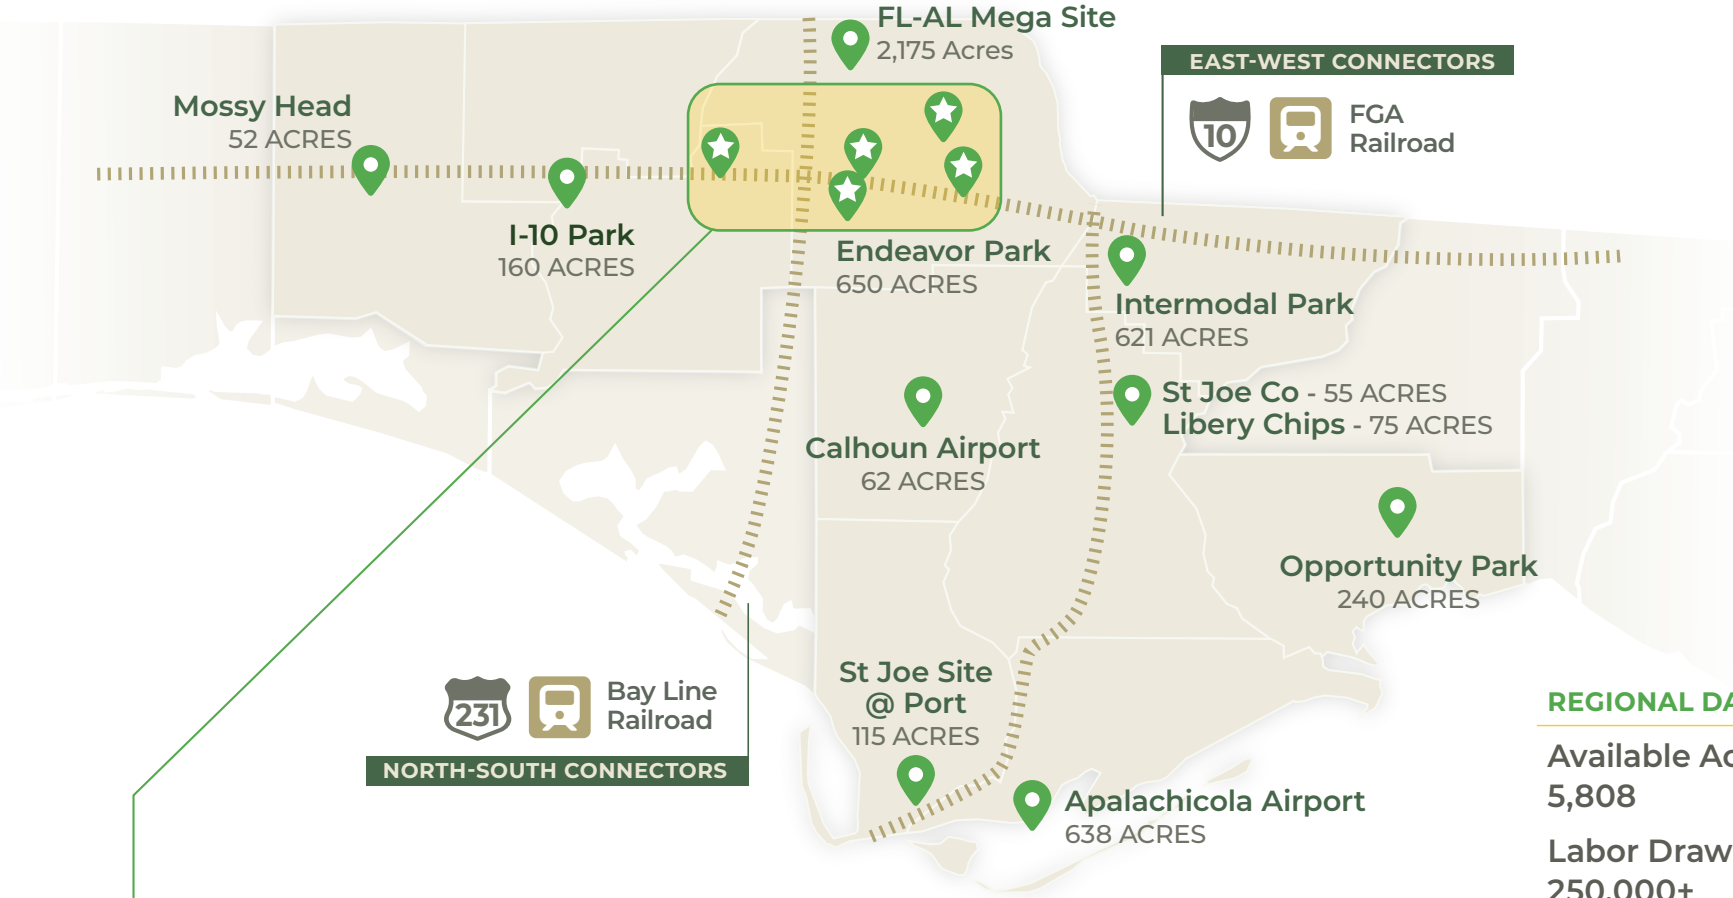

Industrial Sites & Parks

- QUEST CERTIFIED PARKS/SITES**
- Marianna/Jackson County Distribution Services Park: 237 ACRES
 - Marianna Airport Commerce Park: 237 ACRES
 - Spanish Trail Commerce Park: 182 ACRES
 - Endeavor Commerce Site: 128 ACRES
 - Washington County Industrial Park: 181 ACRES

REGIONAL DATA

Available Acres
5,808

Labor Draw
250,000+

Mean Commute
29 minutes