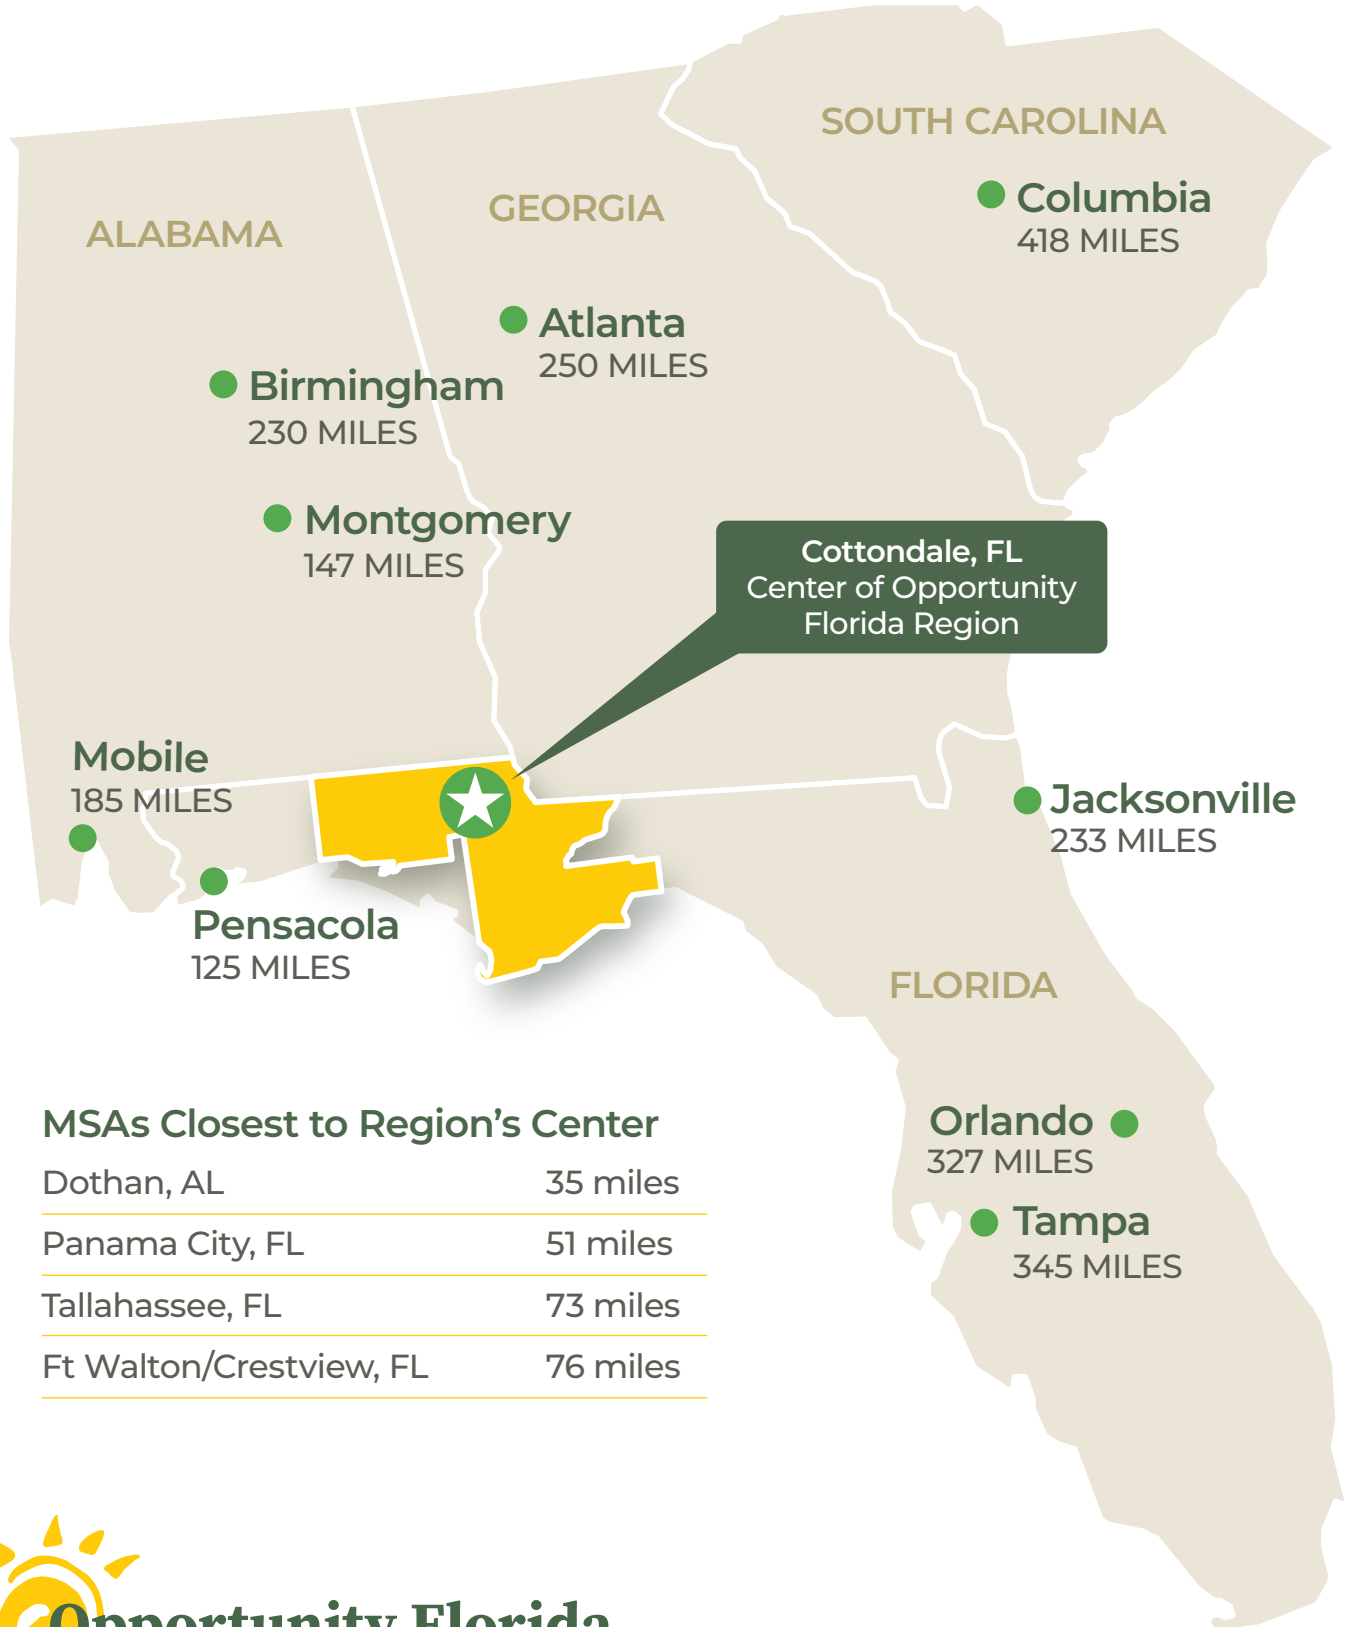

Southeast Access

MSAs Closest to Region's Center

Dothan, AL	35 miles
Panama City, FL	51 miles
Tallahassee, FL	73 miles
Ft Walton/Crestview, FL	76 miles